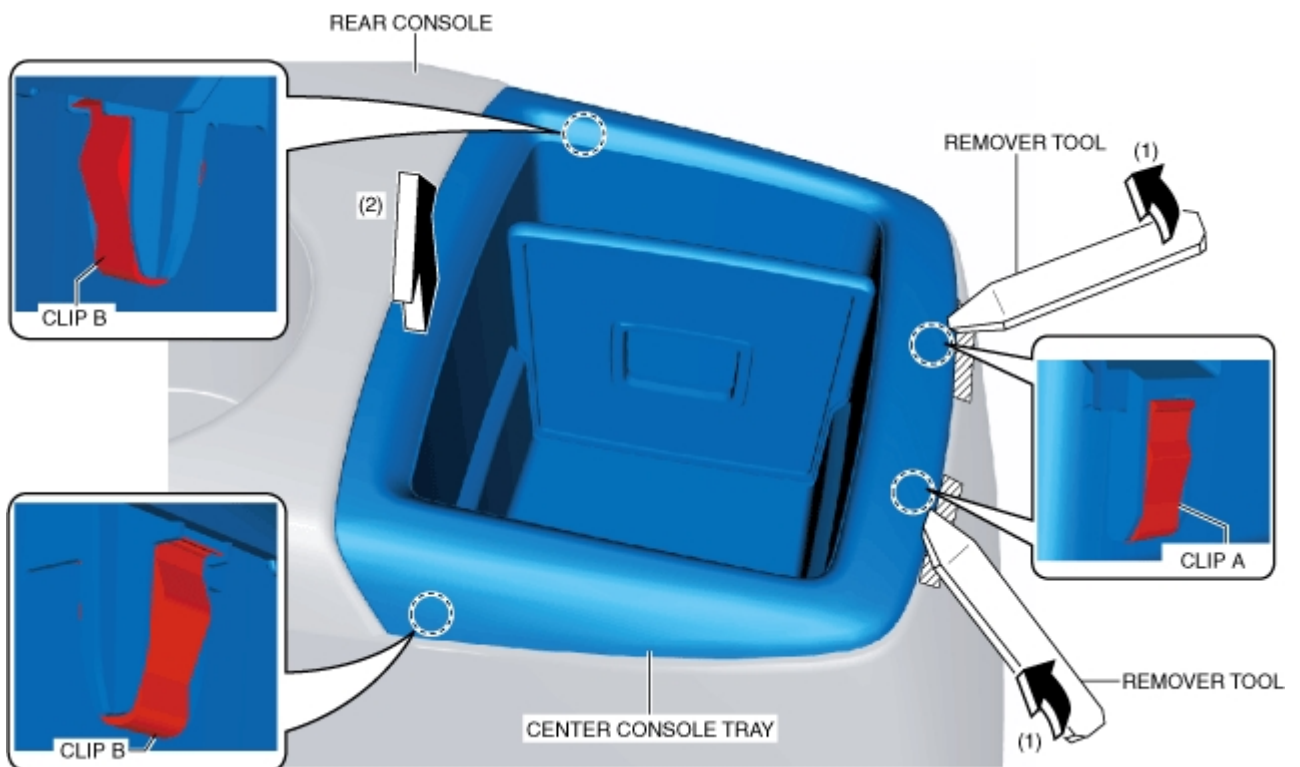

CENTER CONSOLE TRAY REMOVAL/INSTALLATION

id091700606900

1. To prevent scratches or damage, affix protective tape to the position shown in the figure.

ac3wzw00002845

2. Insert a remover tool into the positions shown in the figure, move it in the directions of arrows (1), and detach clips A from the rear console.

ac3wzw00002846

3. Pull the center console tray in the direction of arrow (2) shown in the figure, detach clips B from the rear console and remove the center console tray.
4. Install in the reverse order of removal.