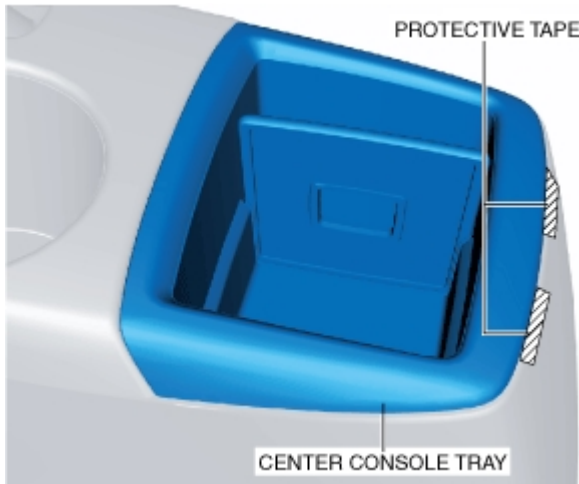

CENTER CONSOLE TRAY REMOVAL/INSTALLATION

id091700606900

1. To prevent scratches or damage, affix protective tape to the position shown in the figure.

ac3wzw00002845

2. Insert a remover tool into the positions shown in the figure, move it in the directions of arrows (1), and detach clips A from the rear console.

ac3wzw00002846

3. Pull the center console tray in the direction of arrow (2) shown in the figure, detach clips B from the rear console and remove the center console tray.
4. Install in the reverse order of removal.